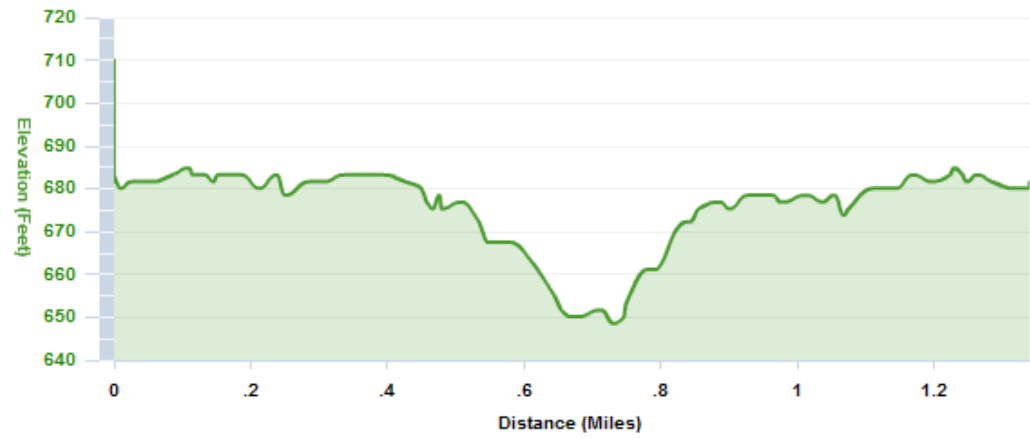

Elevation:

Elevation Gain:	71 ft
Elevation Loss:	74 ft
Min Elevation:	650 ft
Max Elevation:	710 ft

2010 Glencoe Grand Prix Elevation Profile